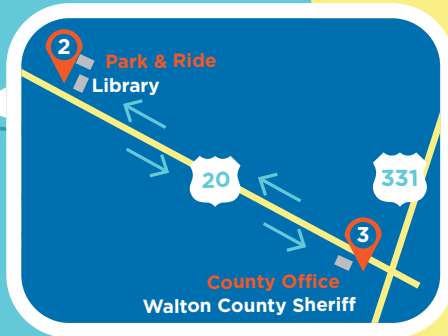

Monday - Friday

FREE RIDES

6 am - 6:30 pm

DeFuniak Springs

Jump on and

GoWal

Freeport

South Walton
Annex

***FREE To Ride
Wi-Fi
Bike Racks
AM & PM
Ride Times***

GoWalTransit.com | (850) 892-2422

The Jumper runs twice in the morning and twice in the evening, with an alternating express leg.

MORNING

Stop	Arrive	Depart	Arrive	Depart
1 DeFuniak/Courthouse	-	6:00	-	10:00
2 Freeport Park & Ride	6:30	6:35	10:30	10:35
3 Freeport/Co. Office	6:45	6:50	10:45	10:50
4 S.Walton Annex	7:05	7:10	11:05	11:10
1 DeFuniak/Courthouse	7:50	-	11:50	-

EVENING

Stop	Arrive	Depart	Arrive	Depart
1 DeFuniak/Courthouse	-	2:30	-	4:30
4 S.Walton Annex	3:10	3:15	5:10	5:15
2 Freeport Park & Ride	3:30	3:35	5:30	5:35
3 Freeport/Co. Office	3:45	3:50	5:45	5:50
1 DeFuniak/Courthouse	4:20	-	6:20	-