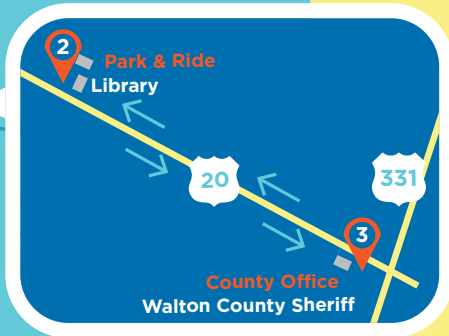

Monday - Friday

FREE RIDES

6 am - 6:30 pm

DeFuniak Springs

Jump on and

GoWal

Freeport

South Walton
Annex

***FREE To Ride
Wi-Fi
Bike Racks
AM & PM Ride Times***

GoWalTransit.com

The Jumper runs twice in the morning and twice in the evening, with an alternating express leg.

MORNING

Stop	Arrive	Depart	Arrive	Depart
1 DeFuniak/Courthouse	-	6:00	-	7:00
2 Freeport Park & Ride	6:30	6:35	7:30	7:35
3 Freeport/Co. Office	6:45	6:50	7:45	7:50
4 S.Walton Annex	7:05	7:10	8:05	8:10
1 DeFuniak/Courthouse	7:50	-	8:50	-

EVENING

Stop	Arrive	Depart	Arrive	Depart
1 DeFuniak/Courthouse	-	4:00	-	4:30
4 S.Walton Annex	4:40	4:45	5:10	5:15
2 Freeport Park & Ride	5:00	5:05	5:30	5:35
3 Freeport/Co. Office	5:15	5:20	5:45	5:50
1 DeFuniak/Courthouse	5:50	-	6:20	-